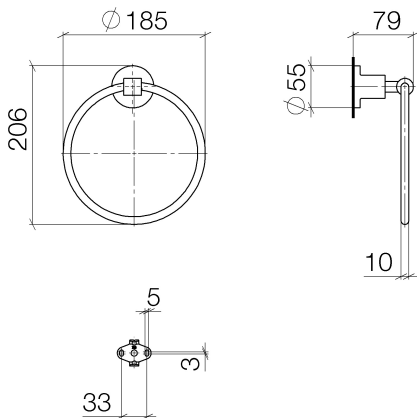

Sink - Tara.

Towel ring round - polished chrome

Article number: 83 200 892-00

- Width 7-1/4"
- Flange diameter 2-1/8"
- 3-1/8" Projection

polished chrome

Dimensional drawing

All dimensions in mm / inch = mm x 0,0394

Sink - Tara.

Towel ring round - polished chrome

Article number: 83 200 892-00

Sink - Tara.

Towel ring round - polished chrome

Article number: 83 200 892-00

Other surface finishes

platinum matte
83 200 892-06