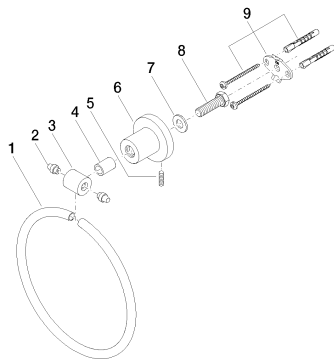

Sink - Tara.

Towel ring round - polished chrome

Article number: 83 200 892-00

- Width 7-1/4"
- Flange diameter 2-1/8"
- 3-1/8" Projection

polished chrome

Dimensional drawing

All dimensions in mm / inch = mm x 0,0394

Sink - Tara.

Towel ring round - polished chrome

Article number: 83 200 892-00

Sink - Tara.

Towel ring round - polished chrome

Article number: 83 200 892-00

Other surface finishes

platinum matte
83 200 892-06

Spare parts list

Number	Item Number	Designation	Number of units
--------	-------------	-------------	-----------------